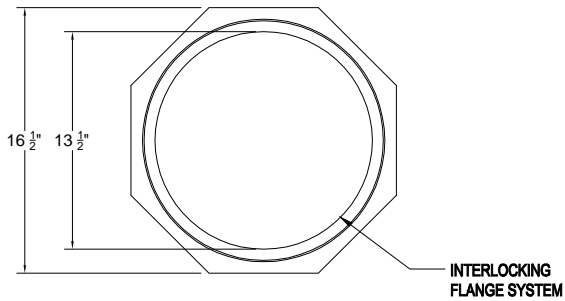

SECTION
12" HIGH FLUE LINER

ELEVATION
12" HIGH FLUE LINER

SECTION
6" HIGH STARTER FLUE LINER

ELEVATION
6" HIGH STARTER FLUE LINER

ISOMETRIC VIEW
12" HIGH FLUE LINER

ISOMETRIC VIEW
6" HIGH STARTER FLUE LINER

DESCRIPTION

DM 54 -Liner 14"

DATE

DB:

09/01/2009

JMK

REVISIONS BY

REVISIONS	BY