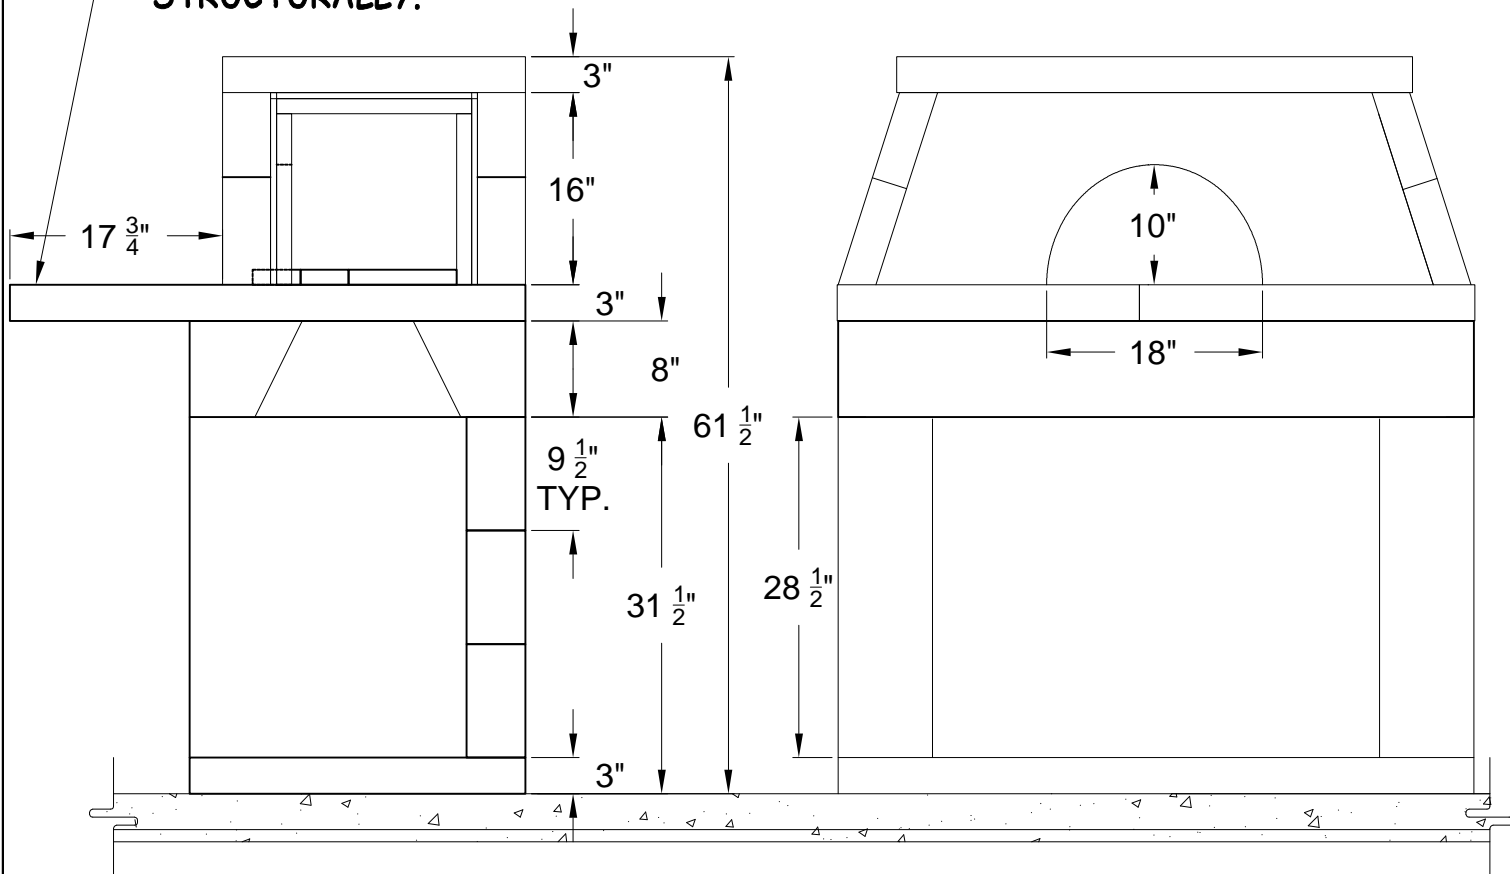

TRIM TO
9" OVERHANG
OR SUPPORT
STRUCTURALLY.

SIDE VIEW

FRONT VIEW

SIDE VIEW AND FRONT VIEW of
ISO'ven-2 WOOD BURNING OVEN
WITH OPTIONAL BASE

Fireplaces and Chimney Systems
A PRODUCT OF EARTHCORE INDUSTRIES, LLC

6899 PHILLIPS INDUSTRIAL BLVD
JACKSONVILLE, FLORIDA 32256
TEL (904) 363-3417
FAX (904) 363-3408
www.isokern.net

DWG. NO.	SCALE	REVISIONS	BY
ISO - 2	1/2" = 1'-0"		
DESCRIPTION			
ISO'ven - 2			
DATE	DB:		
03/18/2011	JMK		