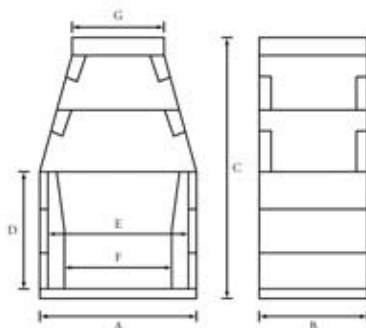

eDamper Technical Specifications

| | A | B | C | D | E |
|-----|-----|---------|-----|--------|------|
| 14" | 11" | 10 1/2" | 17" | 11.22" | 7.8" |

IBV Series Technical Specifications

| | A | B | C | D | E | F | G |
|-----|-----|---------|---------|-----|-----|---------|---------|
| 36" | 43" | 25 1/4" | 77 1/4" | 32" | 37" | 27 1/8" | 22 1/2" |
| 46" | 53" | 25 1/4" | 77 1/4" | 32" | 47" | 37 1/8" | 33 1/2" |