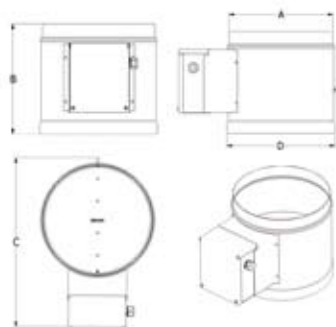

eDamper Technical Specifications

| | A | B | C | D | E |
|-----|-----|---------|-----|--------|------|
| 14" | 11" | 10 1/2" | 17" | 11.22" | 7.8" |

IBV Series Technical Specifications

| | A | B | C | D | E | F | G |
|-----|-----|---------|---------|-----|-----|---------|---------|
| 36" | 43" | 25 1/4" | 77 1/4" | 32" | 37" | 27 1/8" | 22 1/2" |
| 46" | 53" | 25 1/4" | 77 1/4" | 32" | 47" | 37 1/8" | 33 1/2" |