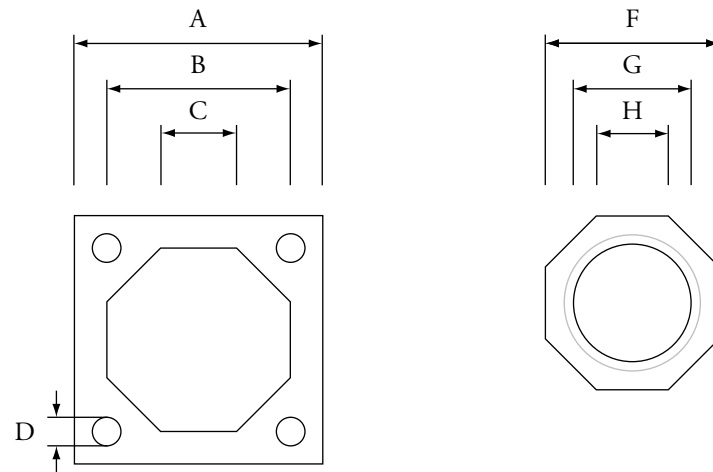

DM Chimney System

Dimensions / Weight

	A	B	C	D	E	F	G	H
DM44	17 1/4"	12 3/4"	69 1/2"	2"	11 7/8"	12 1/4"	8"	5"
DM54	21 1/2"	17"	7"	2 3/4"	11 7/8"	16 1/2"	14"	6 7/8"

weight*

DM44	80 lbs. per foot
DM54	120 lbs. per foot

- 14" (inch) diameter flue shown left for reference only
 - 12" (inch) diameter flue available

* weight based on raw pumice material only