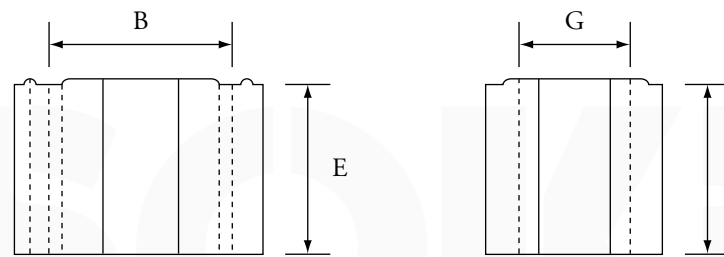

DM Chimney System

Dimensions / Weight

	A	B	C	D	E	F	G	H
DM44	17 1/4"	12 3/4"	69 1/2"	2"	11 7/8"	12 1/4"	8"	5"
DM54	21 1/2"	17"	7"	2 3/4"	11 7/8"	16 1/2"	14"	6 7/8"

weight*

DM44	80 lbs. per foot
DM54	120 lbs. per foot

- 14" (inch) diameter flue shown left for reference only
 - 12" (inch) diameter flue available

* weight based on raw pumice material only